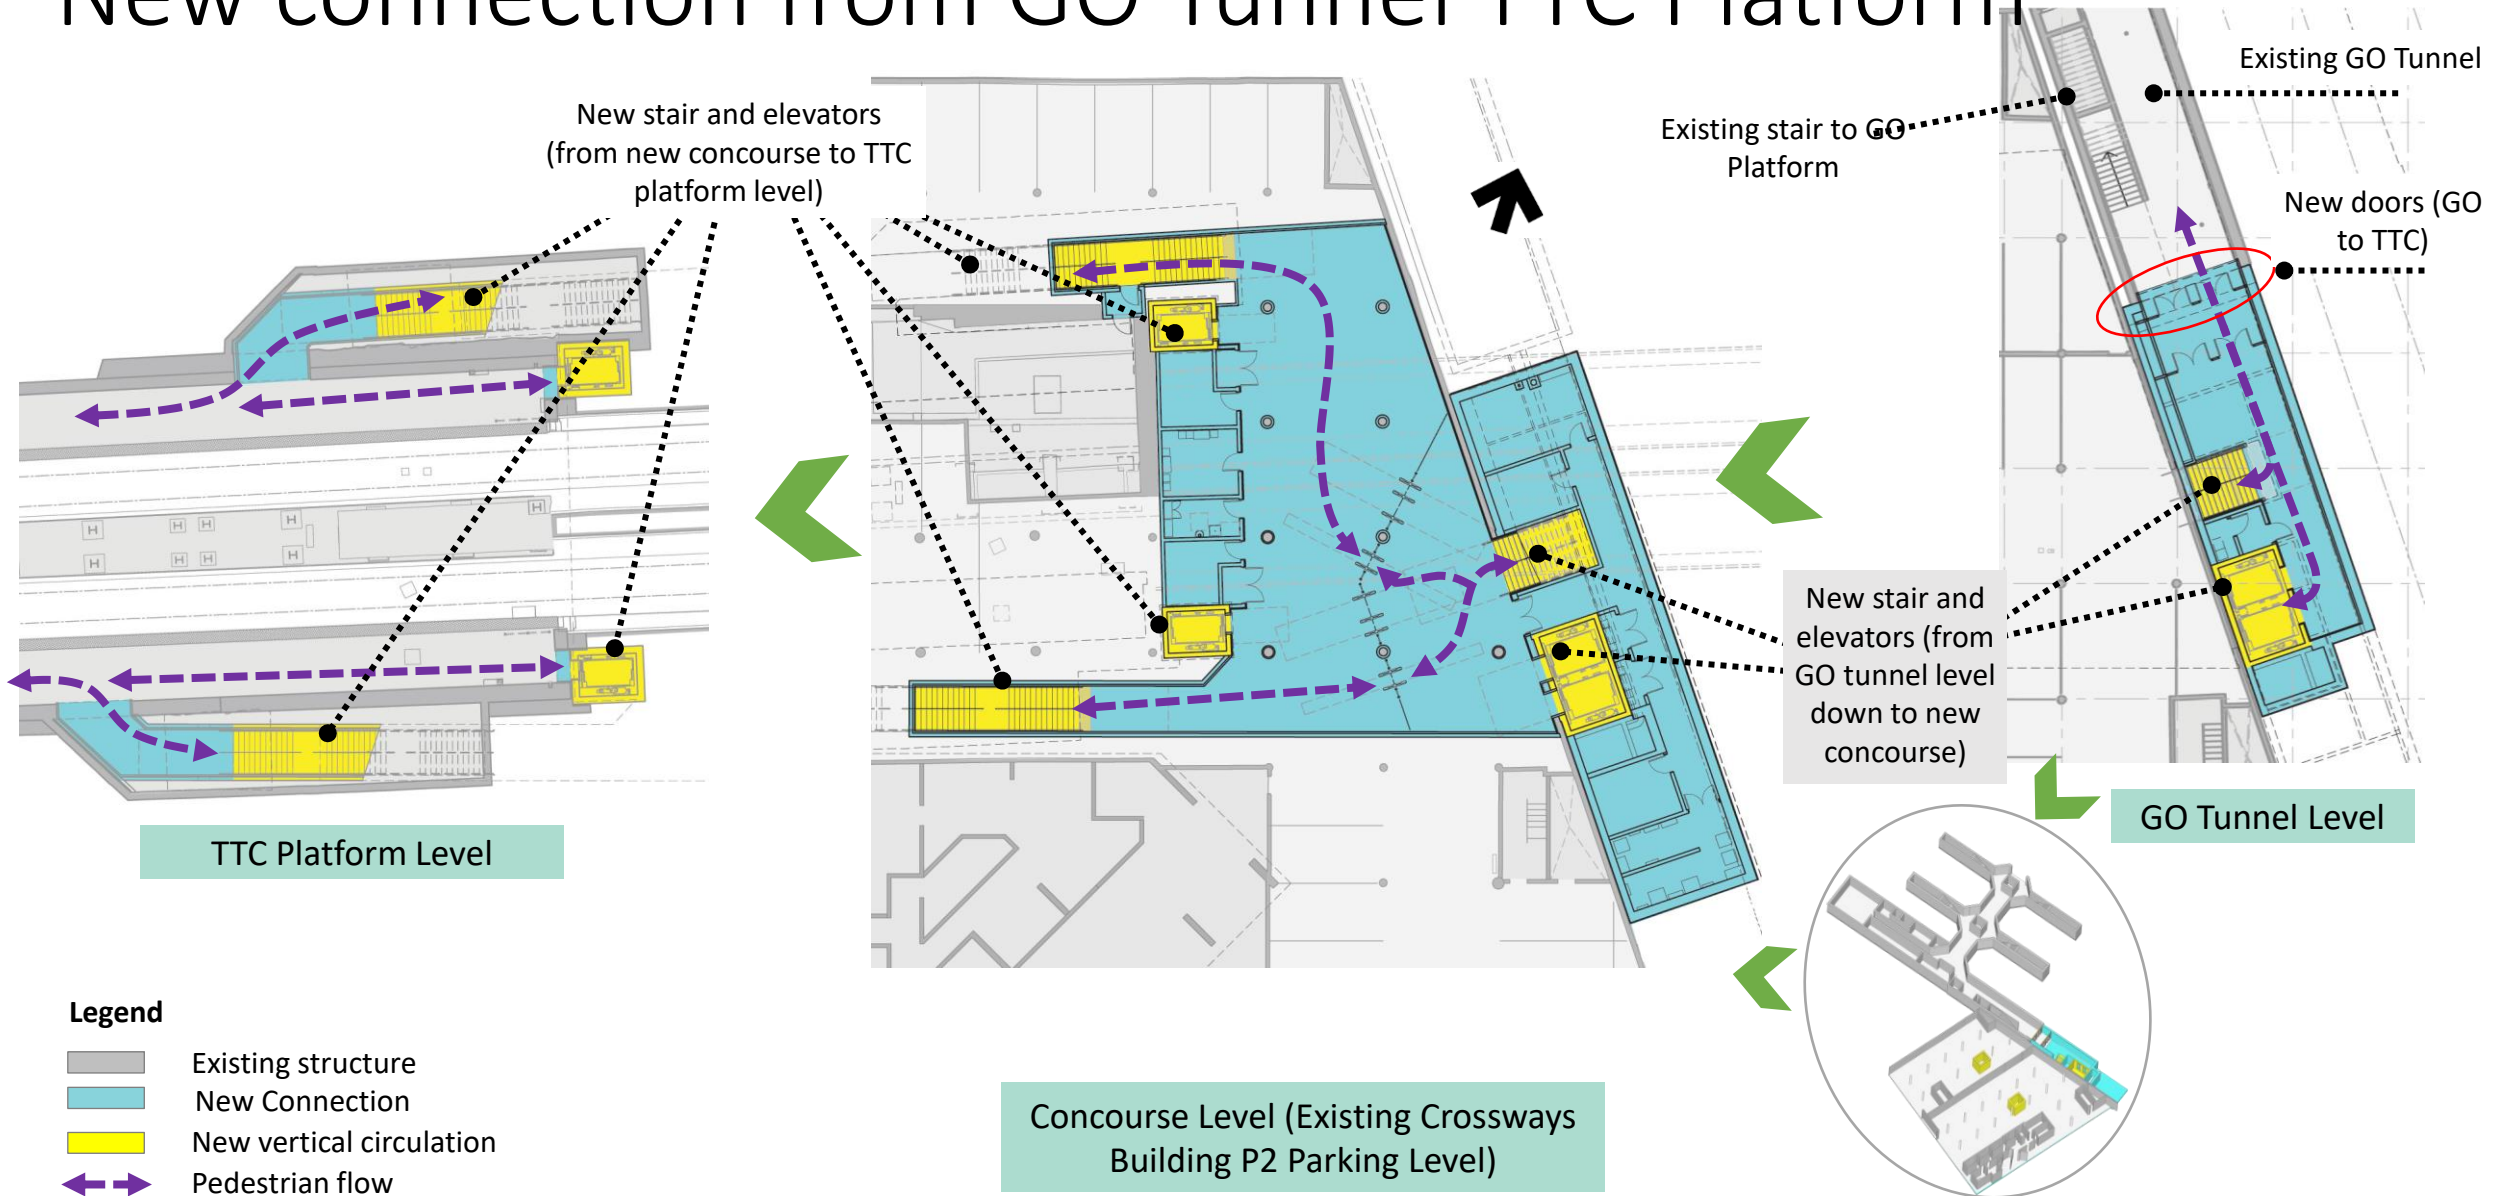

New connection from GO Tunnel TTC Platform

LEGEND EXISTING STRUCTURE NEW CONNECTION NEW VERTICAL CIRCULATION