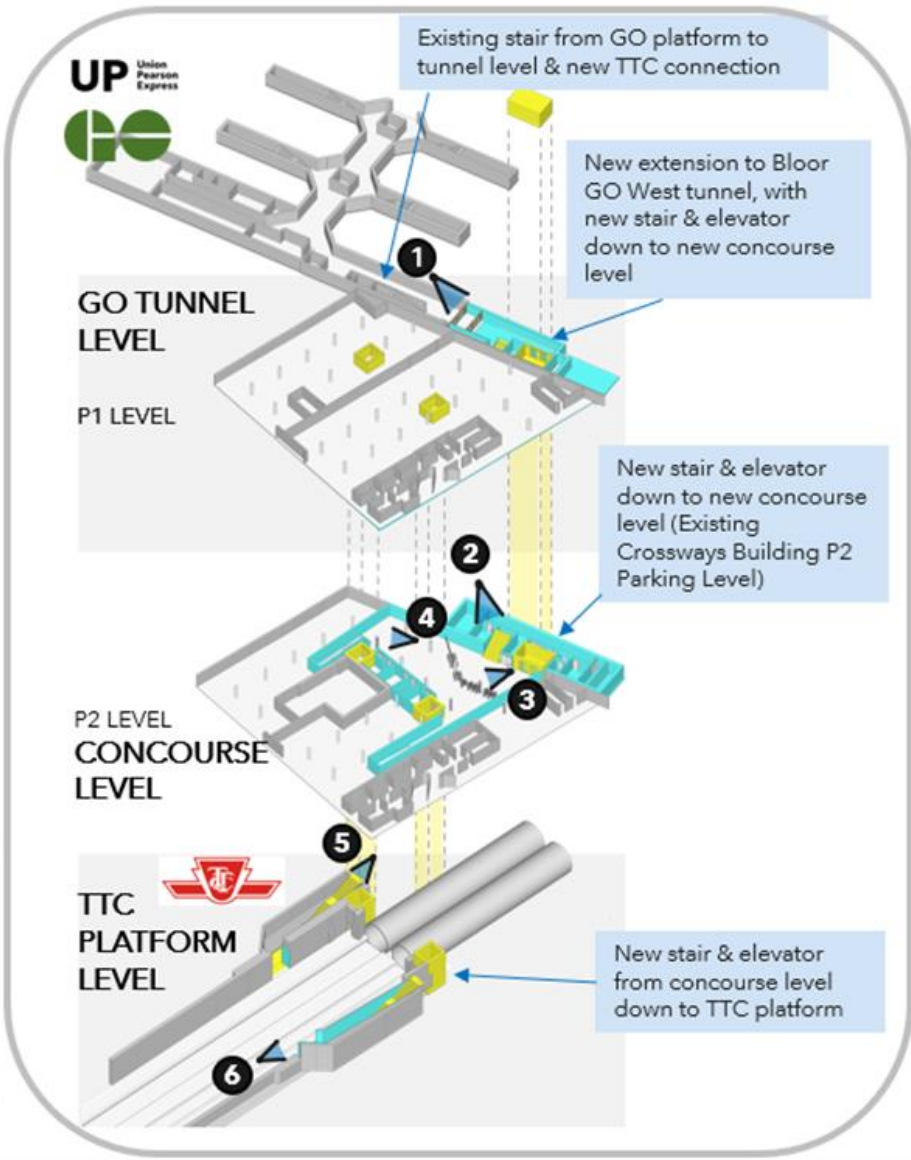

New connection from GO Tunnel TTC Platform

LEGEND EXISTING STRUCTURE NEW CONNECTION NEW VERTICAL CIRCULATION